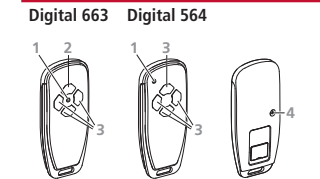

1. Digital 663 Digital 564

Digital 572 Digital 506

Digital 633

Legend table with 1.1 and 1.2 sections showing symbols for LED status and buttons.

Table with 2 columns: Step number and description with icons for Digital 506 and Digital 633.

Table with 2 columns: Step number and description with icons for Digital 506 and Digital 633.

Table with 2 columns: Step number and description with icons for Digital 506 and Digital 633.

Table with 2 columns: Step number and description with icons for Digital 506 and Digital 633.