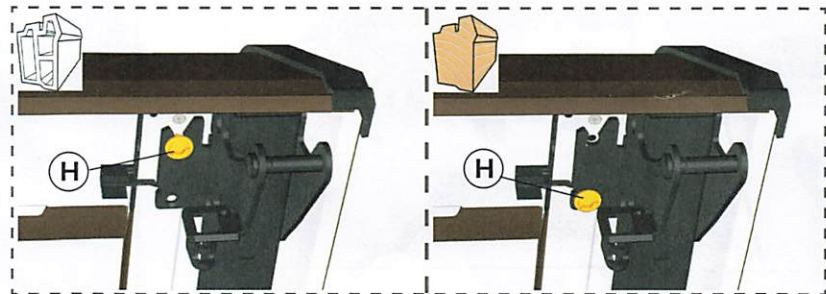

Reparaturblech/ Flügelabdeckblech oben quer WDF 84.
 Repair plate/ top transverse sash cover WDF 84.

D 4x	E 2x	F 2x	G 1x	H 2x
M4 x12	M4 x20	M4 x25		

WDF 84.

Reparaturblech/ Flügelabdeckblech oben quer WDF 73.

Repair plate/ top transverse sash cover WDF 73.

WDF 73.